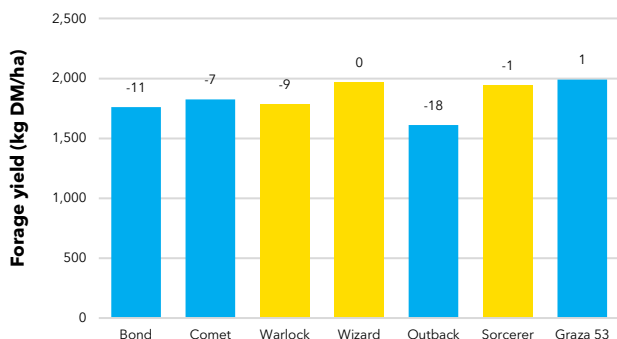

Sowing rate

Normal planting time March - April.

Application	Dryland	Irrigation
Temperate Sowing Rate (kg/ha)	40-60	80-100
Sub-Tropical Sowing Rate (kg/ha)	30-60	80-100

Performance

Total forage yield data all Queensland sites 2017-20 (% of Wizard)

Establishment yield data all Queensland sites 2017-20 (% of Wizard)

Sorcerer - Childers, 2022

"I called it 'Wow' when I first saw Sorcerer. It was so much leafier than other forage oats, which means we get a lot more bales to the acre and the quality was surprisingly good. We will definitely be planting Sorcerer next season."