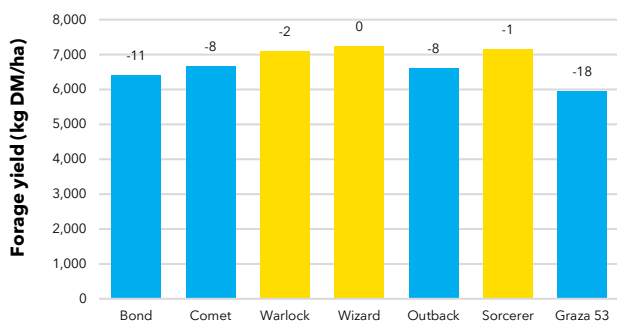

Peter Winton - AACo

Agronomy and management

Sorcerer is suitable for grazing, hay and silage production in all areas of central and southern Queensland, as well as northern New South Wales. Grazing trials indicate **Sorcerer** is readily accepted by cattle, with no apparent differences in palatability or fresh weight intake compared with current forage oat varieties. Rust resistance to all known pathotypes means there is a lower requirement for fungicide sprays, lowering cost and increasing convenience.

Sowing rate

Normal planting time March - April.

Application	Dryland	Irrigation
Temperate Sowing Rate (kg/ha)	40-60	80-100
Sub-Tropical Sowing Rate (kg/ha)	30-60	80-100

Performance

Total forage yield data all Queensland sites 2017-20 (% of Wizard)