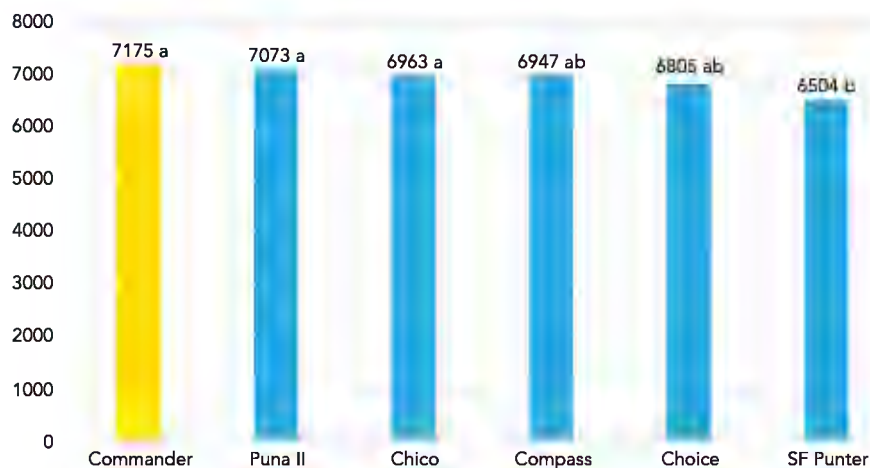

Relative root rot incidence - Howlong

High palatability

Chicory has excellent feed quality and is highly palatable to stock giving excellent stock performance. Commander also has an erect growth habit giving easier grazing and improved utilization.

Performance data

2019 Lardner (VIC) spring sown chicory trial (total yield as % of mean)

Entry	Spring	Summer	Autumn	Total
Commander	111.1	104.7	105.8	103.8
Chico	95.6	98.7	107.4	100.8
Choice	105.7	98.8	96.5	98.5
Puna II	89.7	98.1	101.5	102.3
SF Punter	92.7	98.0	94.1	94.1
Compass	105.1	101.7	94.7	100.5
Trial Mean (kg DM/ha)	923.0	4455.4	2481.2	6911.2
LSD (5%)	18.8	8.3	12.2	6.2
%CV	10.4	4.6	6.7	3.6

2019 Lardner (VIC) spring sown chicory trial (total yield kg DM/ha)