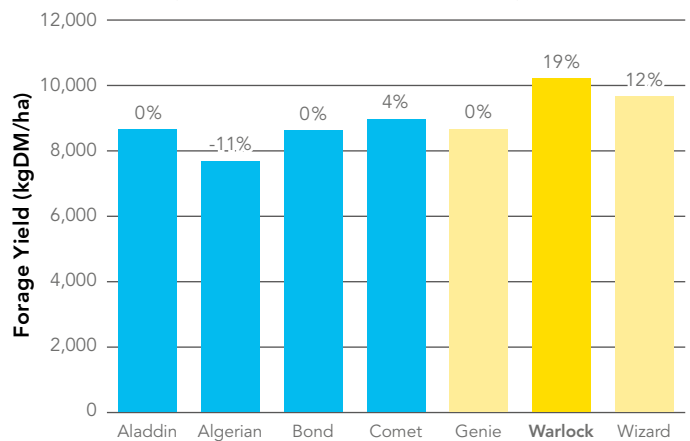

Key benefits

- Opportunity to feed stock earlier
- Very quick speed to first graze
- Good plant vigour
- Excellent recovery from grazing
- Medium / late maturity.

Area of adaptation

The regions shaded below are recommended for sowing Warlock:

Performance

Total forage yield in all cutting trials 2014-2017 (Number on bar is % Genie)

*Performance data is from the work of the breeder, Bruce Winter – Senior Plant Breeder (Forage Oats) Crop and Food Science DAF.